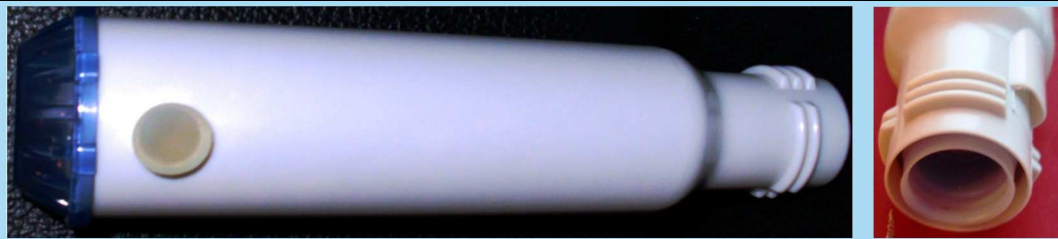

Water filter **Refill-SURPRESSO** Original **ClearWater**

replaces the **Claris** screw thread Cartridges of Coffee- and Espresso machines like:
AEG (AEL01) BALAY BOSCH (TCZ6003) CONSTRUCTA GAGGENAU MELITTA (ProAqua)
NEFF Nespresso (Ref. 5039/1) NIVONA (NIRF700) KRUPS (F088, F088 01) SIEMENS
(TZ60003) ROTEL

1x Original ClearWater Refill-Cartridge modified with hole and silicone plug

In general: We deliver all products incl. invoice with valid taxes.

For any questions about this product: Info@japebi-contor.com

This is your Saving:

29 Claris Cartridges cost:	1 Clearwater Refill-Set cost:	Saving:		
249.00 €	33.95 €	215.05 €	bzw.	86.03 %

Purpose/ Kompatibilitätstabelle für diesen Wasserfilter:

Fabrikat/ Producer	Model	Typ
AEG ersetzt AEL 01 Nr.:900849514	CaFamosa	CF 120, CF 300 CF 400, CF 500
BOSCH ersetzt Originalfilter TCZ 6003	Benvenuto TCA	B20, B30, B60, B65 6001, 6301, 6701, 6709
Gaggenau ersetzt TZ 60003		CM 210
KRUPS ersetzt F 088 und F088 01	Artese Cocoon Espresseria XP Serie EAv Serie EA Serie Orchestra	1920-F92041/42 02921-F92142 03922-F92241/ 42 04927-F92741/42 921-F92141 XP 2000, 2050, 4000, 4020, 7180, 7200, 7210 7220, 7240, 7250, 9000 EAv 6910 EA 6930, 8000, 8005, 8010, 8025, 8050, 8080 8245, 8250, 8255, 8260, 8280, 8320, 9000 auch alle Dialog u. Orchestra Plus
Melitta ersetzt PRO AQUA EAN: 4006508192830	Caffeo Lattea Caffeo Caffeo Solo	Bistro Lounge
Neff ersetzt TZ 60003		C 7660 CV7760
Nespresso ersetzt Ref. 5039/1	Gemini	ES50, ES80, CS100, CS200, CS220
Nivona ersetzt NIRF700	CafeRomantica	610, 620, 630, 650, 710, 720, 725, 730, 740, 750, 770
Rotel	Adagio AroMatica	
SIEMENS ersetzt TZ 60003	Surpresso TK	S20, S40, S45, S60, S65 68E570, 68E570B, 60001, 64001, 64F09, 68001, 68009

technisches Innenleben des kompatiblen Surpresso Filters
the technically inner life of the compatible Surpresso filter