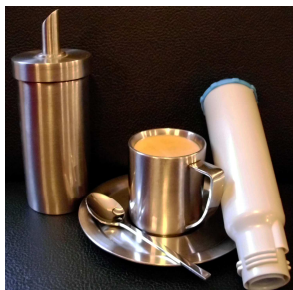

Water filter Cartridge **SURPRESSO** Original **ClearWater**

replaces the **Claris** screw thread Cartridges of Coffee- and Espresso machines like:

AEG (AEL01) **BALAY** **BOSCH** (TCZ6003) **CONSTRUCTA** **GAGGENAU** **MELITTA** (ProAqua) **NEFF**
Nespresso (Ref. 5039/1) **NIVONA** (NIRF700) **KRUPS** (F088, F088 01) **SIEMENS** (TZ60003) **ROTEL**
individually wrapped in hygiene foil **MADE IN GERMANY**

Other Quantities: We sell this product in 3/5/6/10/20 pack quantity or in Sets with cleaner and descaling products. Please visit our eBay Shop.

In general: We deliver all products incl. invoice with valid taxes.

if you have any questions: <mailto:info@japebi-contor.com>

English

(C) www.lifestyle-sparen.de

Purpose/ Kompatibilitätstabelle für diesen Wasserfilter:

Fabrikat/ Producer	Model	Typ
AEG ersetzt AEL 01 Nr.:900849514	CaFamosa	CF 120, CF 300 CF 400, CF 500
BOSCH ersetzt Originalfilter TCZ 6003	Benvenuto TCA	B20, B30, B60, B65 6001, 6301, 6701, 6709
Gaggenau ersetzt TZ 60003		CM 210
KRUPS ersetzt F 088 und F088 01	Artese Cocoon Espresseria XP Serie EA Serie EA Serie Orchestra	1920-F92041/42 02921-F92142 03922-F92241/ 42 04927-F92741/42 921- F92141 XP 2000, 2050, 4000, 4020, 7180, 7200, 7210 7220, 7240, 7250, 9000 EAv 6910 EA 6930, 8000, 8005, 8010, 8025, 8050, 8080 8245, 8250, 8255, 8260, 8280, 8320, 9000 auch alle Dialog u. Orchestra Plus
Melitta ersetzt PRO AQUA EAN: 4006508192830	Caffeo Lattea Caffeo Caffeo Solo	Bistro Lounge
Neff ersetzt TZ 60003		C 7660 CV7760
Nespresso ersetzt Ref. 5039/1	Gemini	ES50, ES80, CS100, CS200, CS220
Nivona ersetzt NIRF700	CafeRomantica	610, 620, 630, 650, 710, 720, 725, 730, 740, 750, 770
Rotel	Adagio AroMatica	
SIEMENS ersetzt TZ 60003	Surpresso TK	S20, S40, S45, S60, S65 68E570, 68E570B, 60001, 64001, 64F09, 68001, 68009

technisches Innenleben des kompatiblen Surpresso Filters
the technically inner life of the compatible Surpresso filter